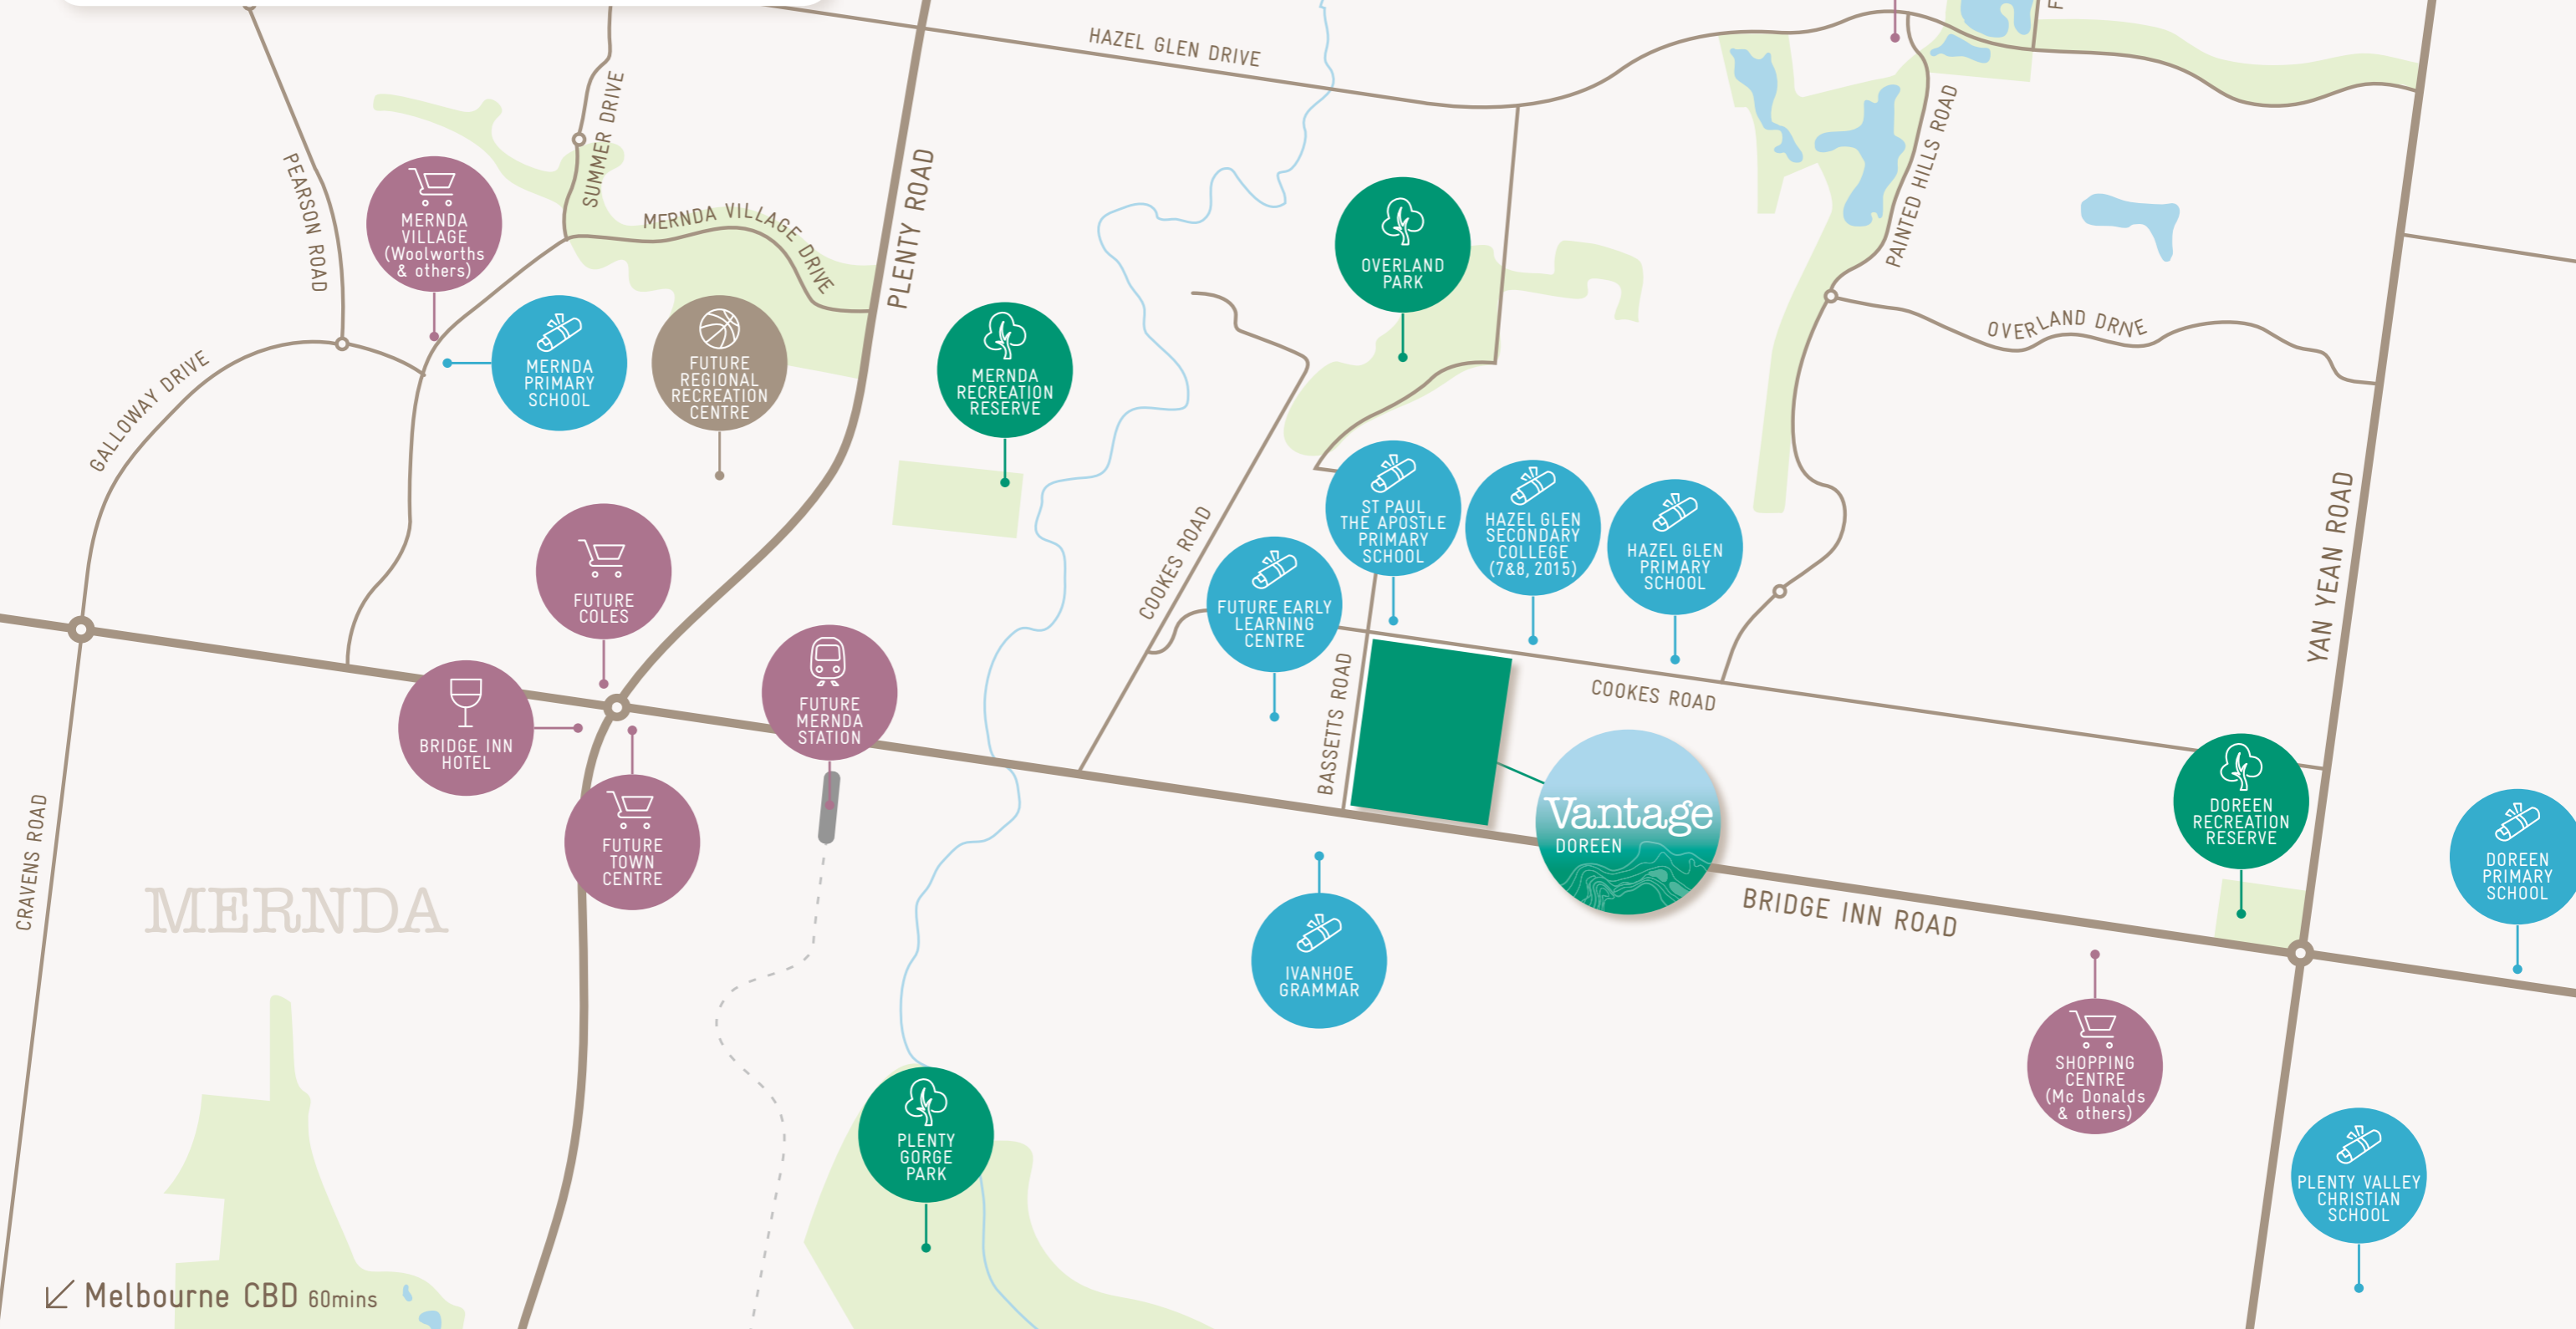

# Amenity Map

- Parkland
- Retail
- Education
- Recreation

# DOREEN

↙ Melbourne CBD 60mins

[vantagedoreen.com.au](http://vantagedoreen.com.au)

Disclaimer: Information contained herein is subject to change without notice. No responsibility is accepted by the vendor nor the agent for any action taken in reliance thereon. Prospective purchasers should make their own enquiries to satisfy themselves on all aspects. Images are artist's impression and for illustrative purposes only. Distances were calculated using [maps.google.com](http://maps.google.com). No responsibility is accepted by the vendor nor the agent for the accuracy of these products.